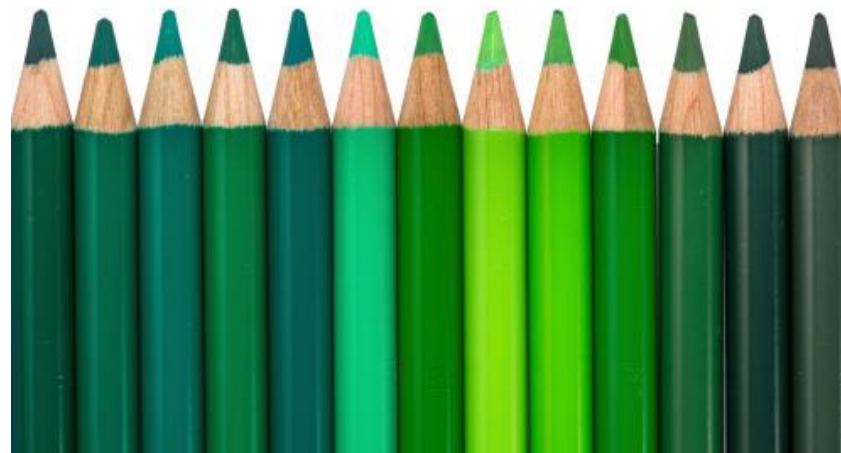

The background features abstract, overlapping geometric shapes in various shades of green, ranging from light lime to dark forest green. These shapes are primarily located on the left and right sides of the frame, leaving a large white central area. The shapes are layered, creating a sense of depth and movement.

*My new crayons*

Is there a gold crayon?

Yes, there is.

No, there isn't.

Are there any green crayons?

Yes, there are.

No, there aren't.